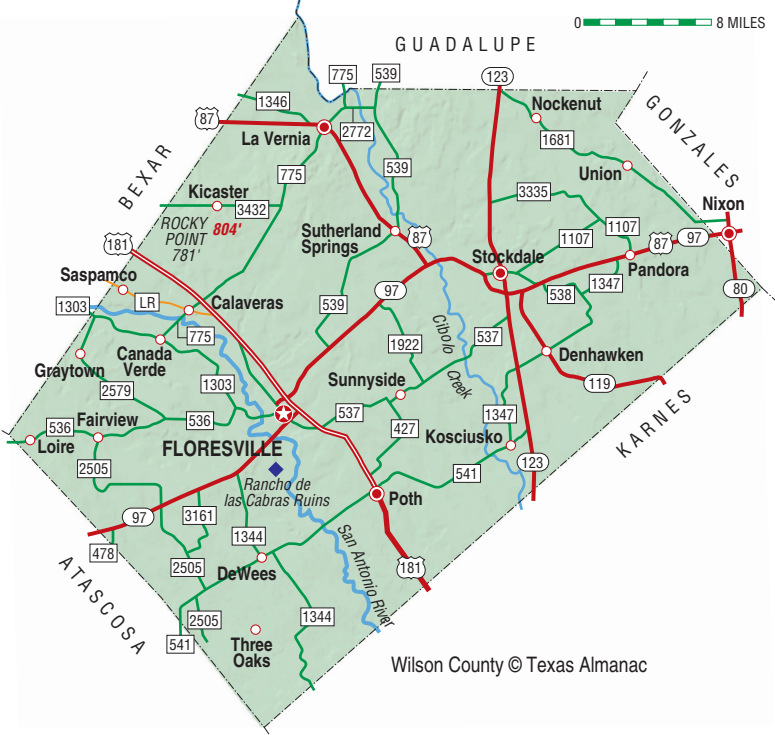

0 8 MILES

GUADALUPE

GONZALES

BEXAR

KARNES

ATASCOSA

ROCKY POINT
804'

Rancho de las Cabras Ruins

Wilson County © Texas Almanac