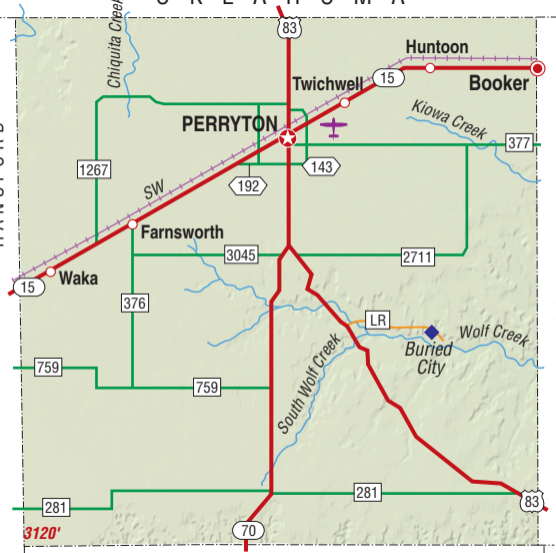

# O K L A H O M A

HANSFORD

LIPSCOMB

3120'

0 8 MILES

ROBERTS