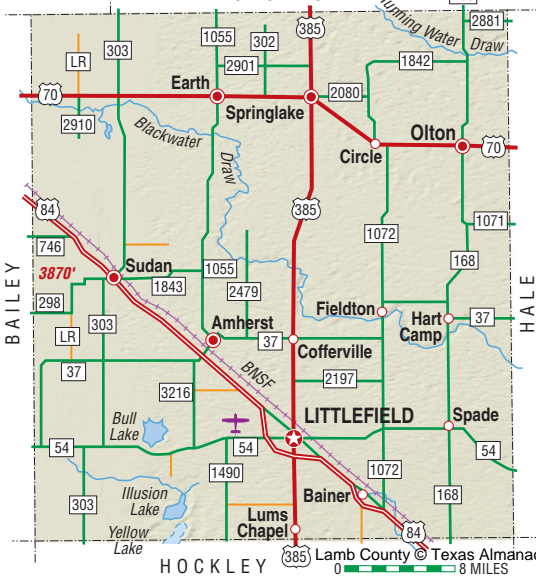

PARMER

CASTRO

3870'

Lamb County © Texas Almanac
0 8 MILES

BAILEY

HALE

HOCKLEY