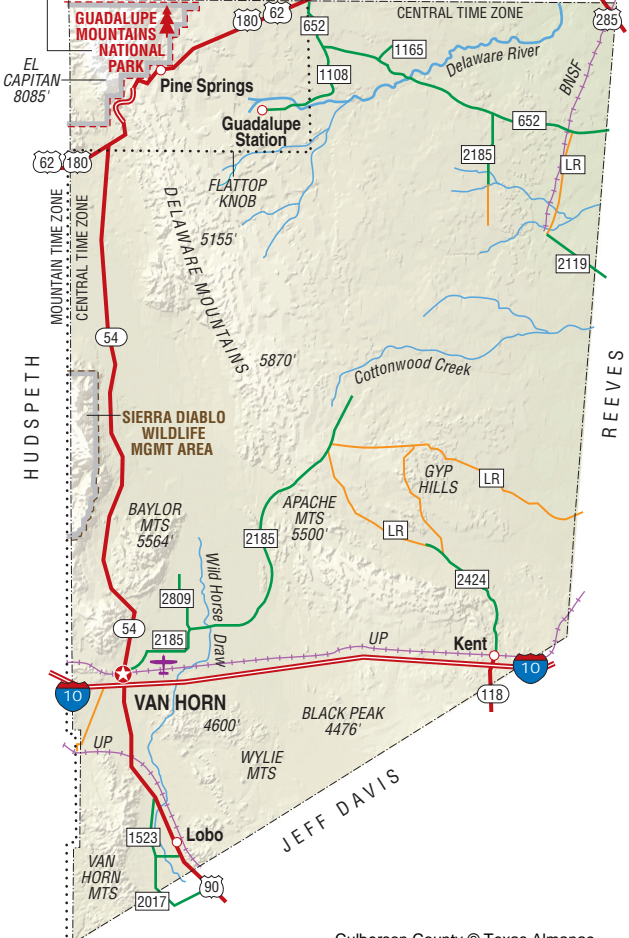

# NEW MEXICO

**GUADALUPE PEAK 8749'**

0 12 MILES