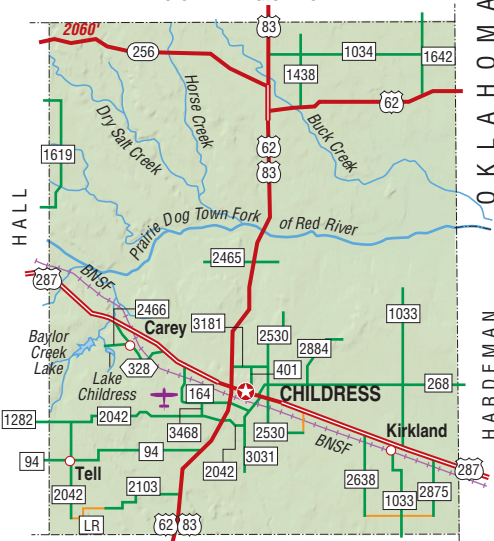

COLLINGSWORTH

OKLAHOMA

HALL

HARDEMAN

0 8 MILES

COTTLE

Childress County © Texas Almanac