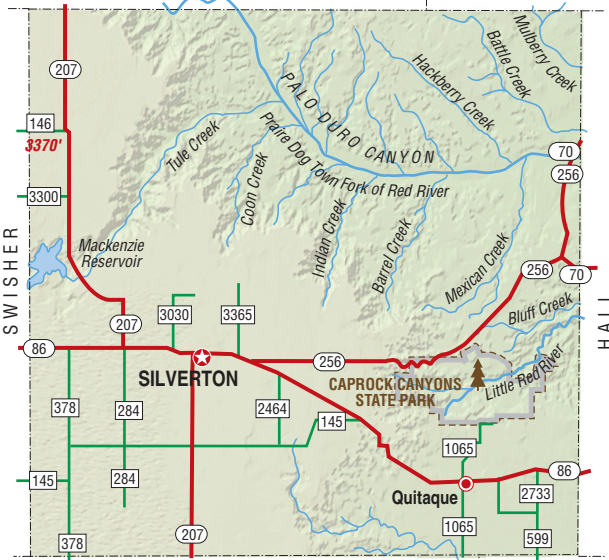

ARMSTRONG DONLEY

SWISHER

HALL

SILVERTON

CAPROCK CANYONS STATE PARK

Quitaque

FLOYD

MOTLEY

Briscoe County © Texas Almanac