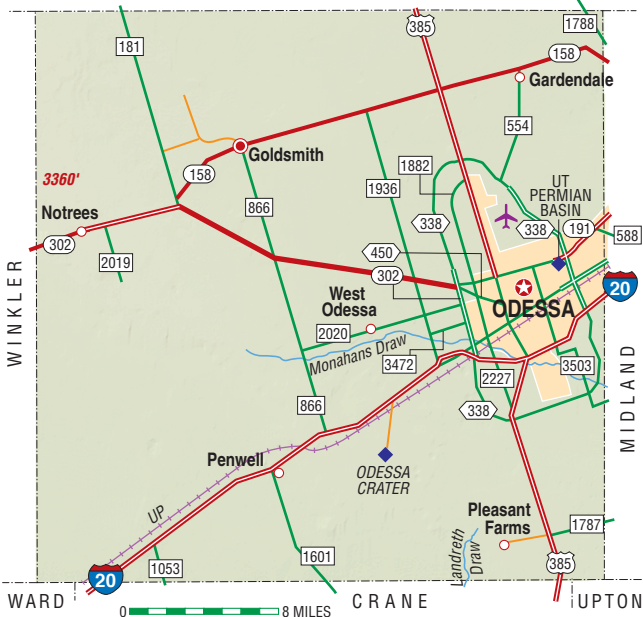

ANDREWS

WINKLER

MIDLAND

WARD

CRANE

IUPTON

0 8 MILES

Ector County © Texas Almanac